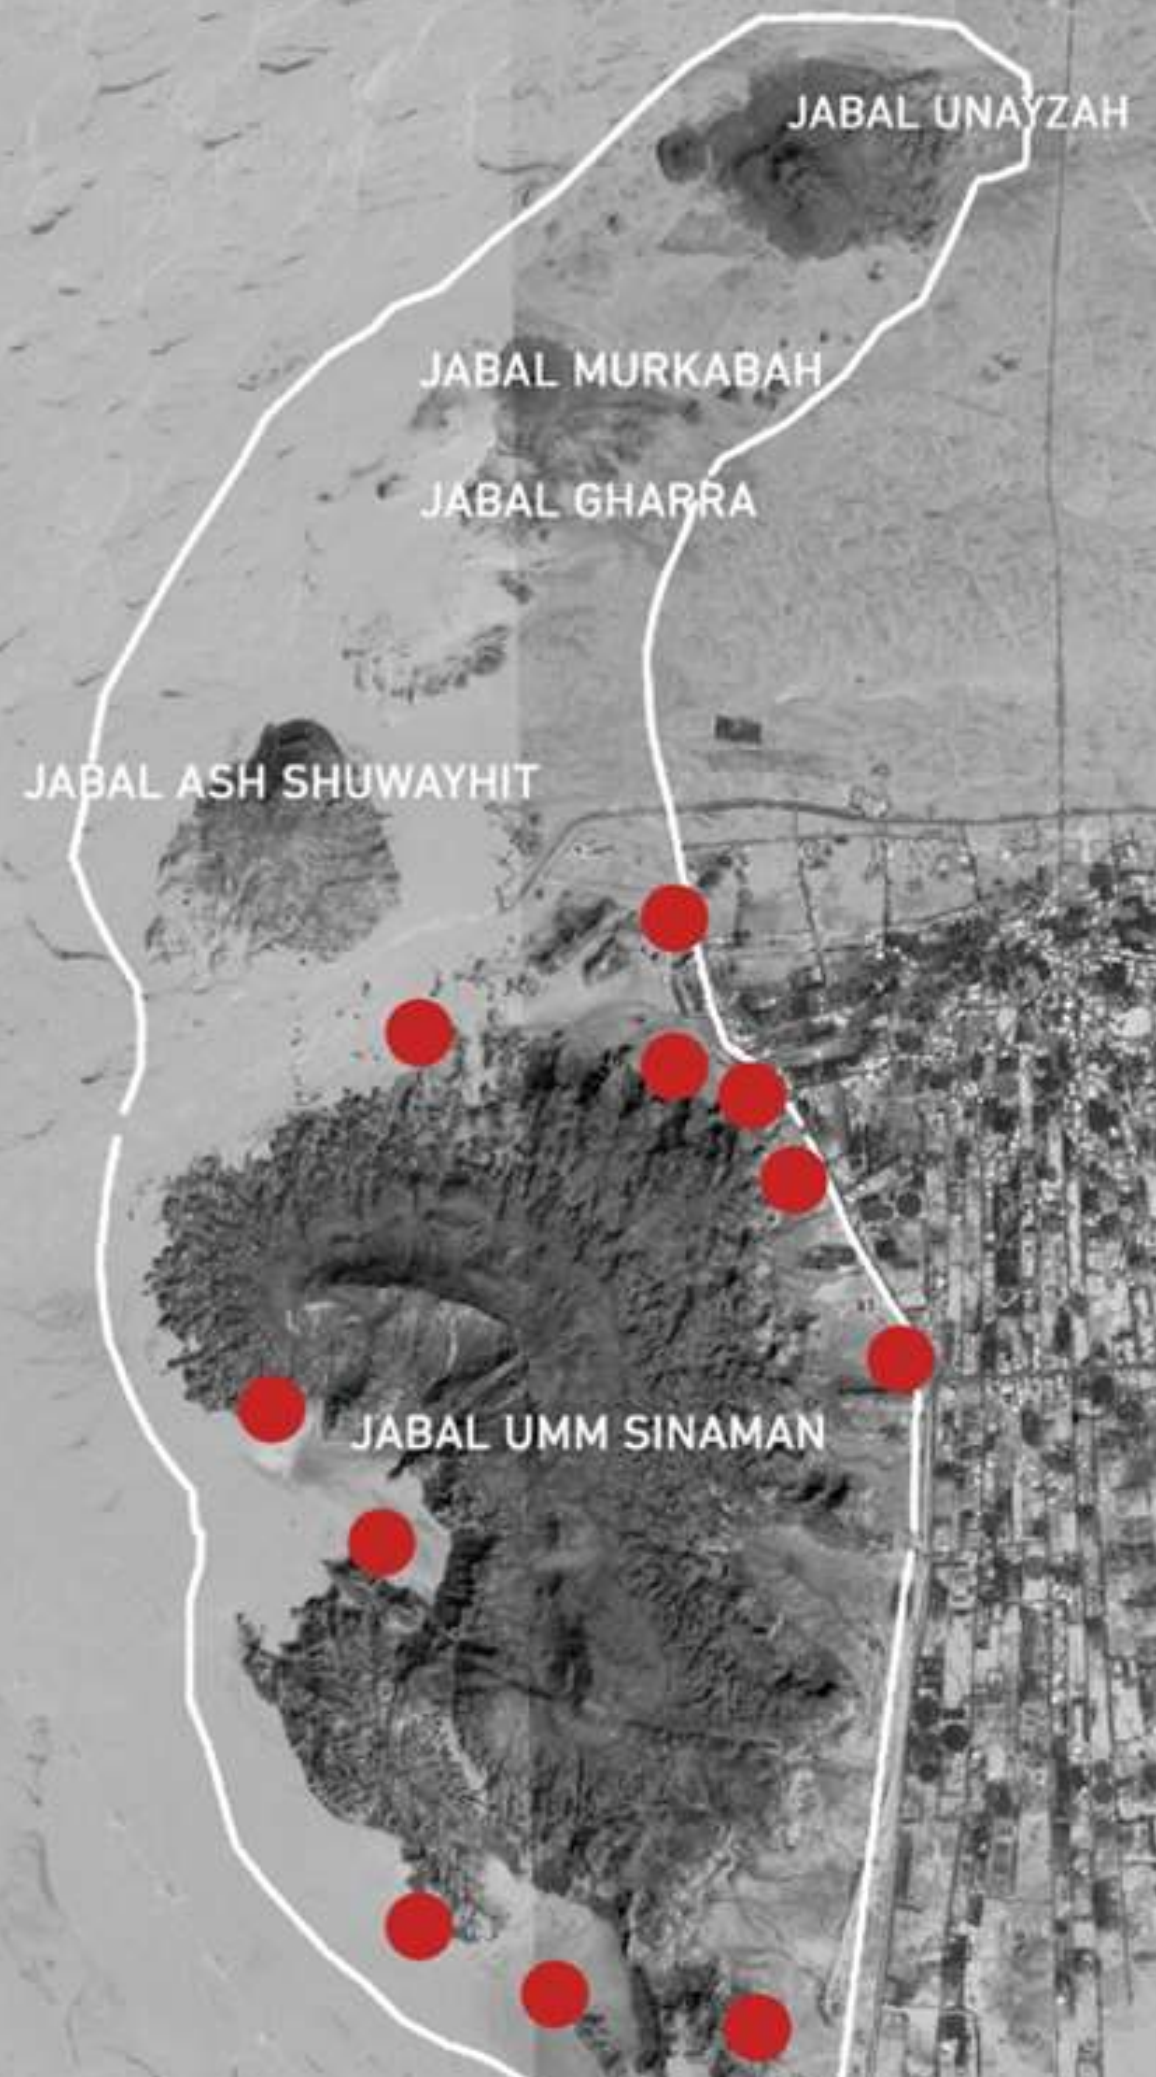

JUBBA CITY

UNCLASSIFIED