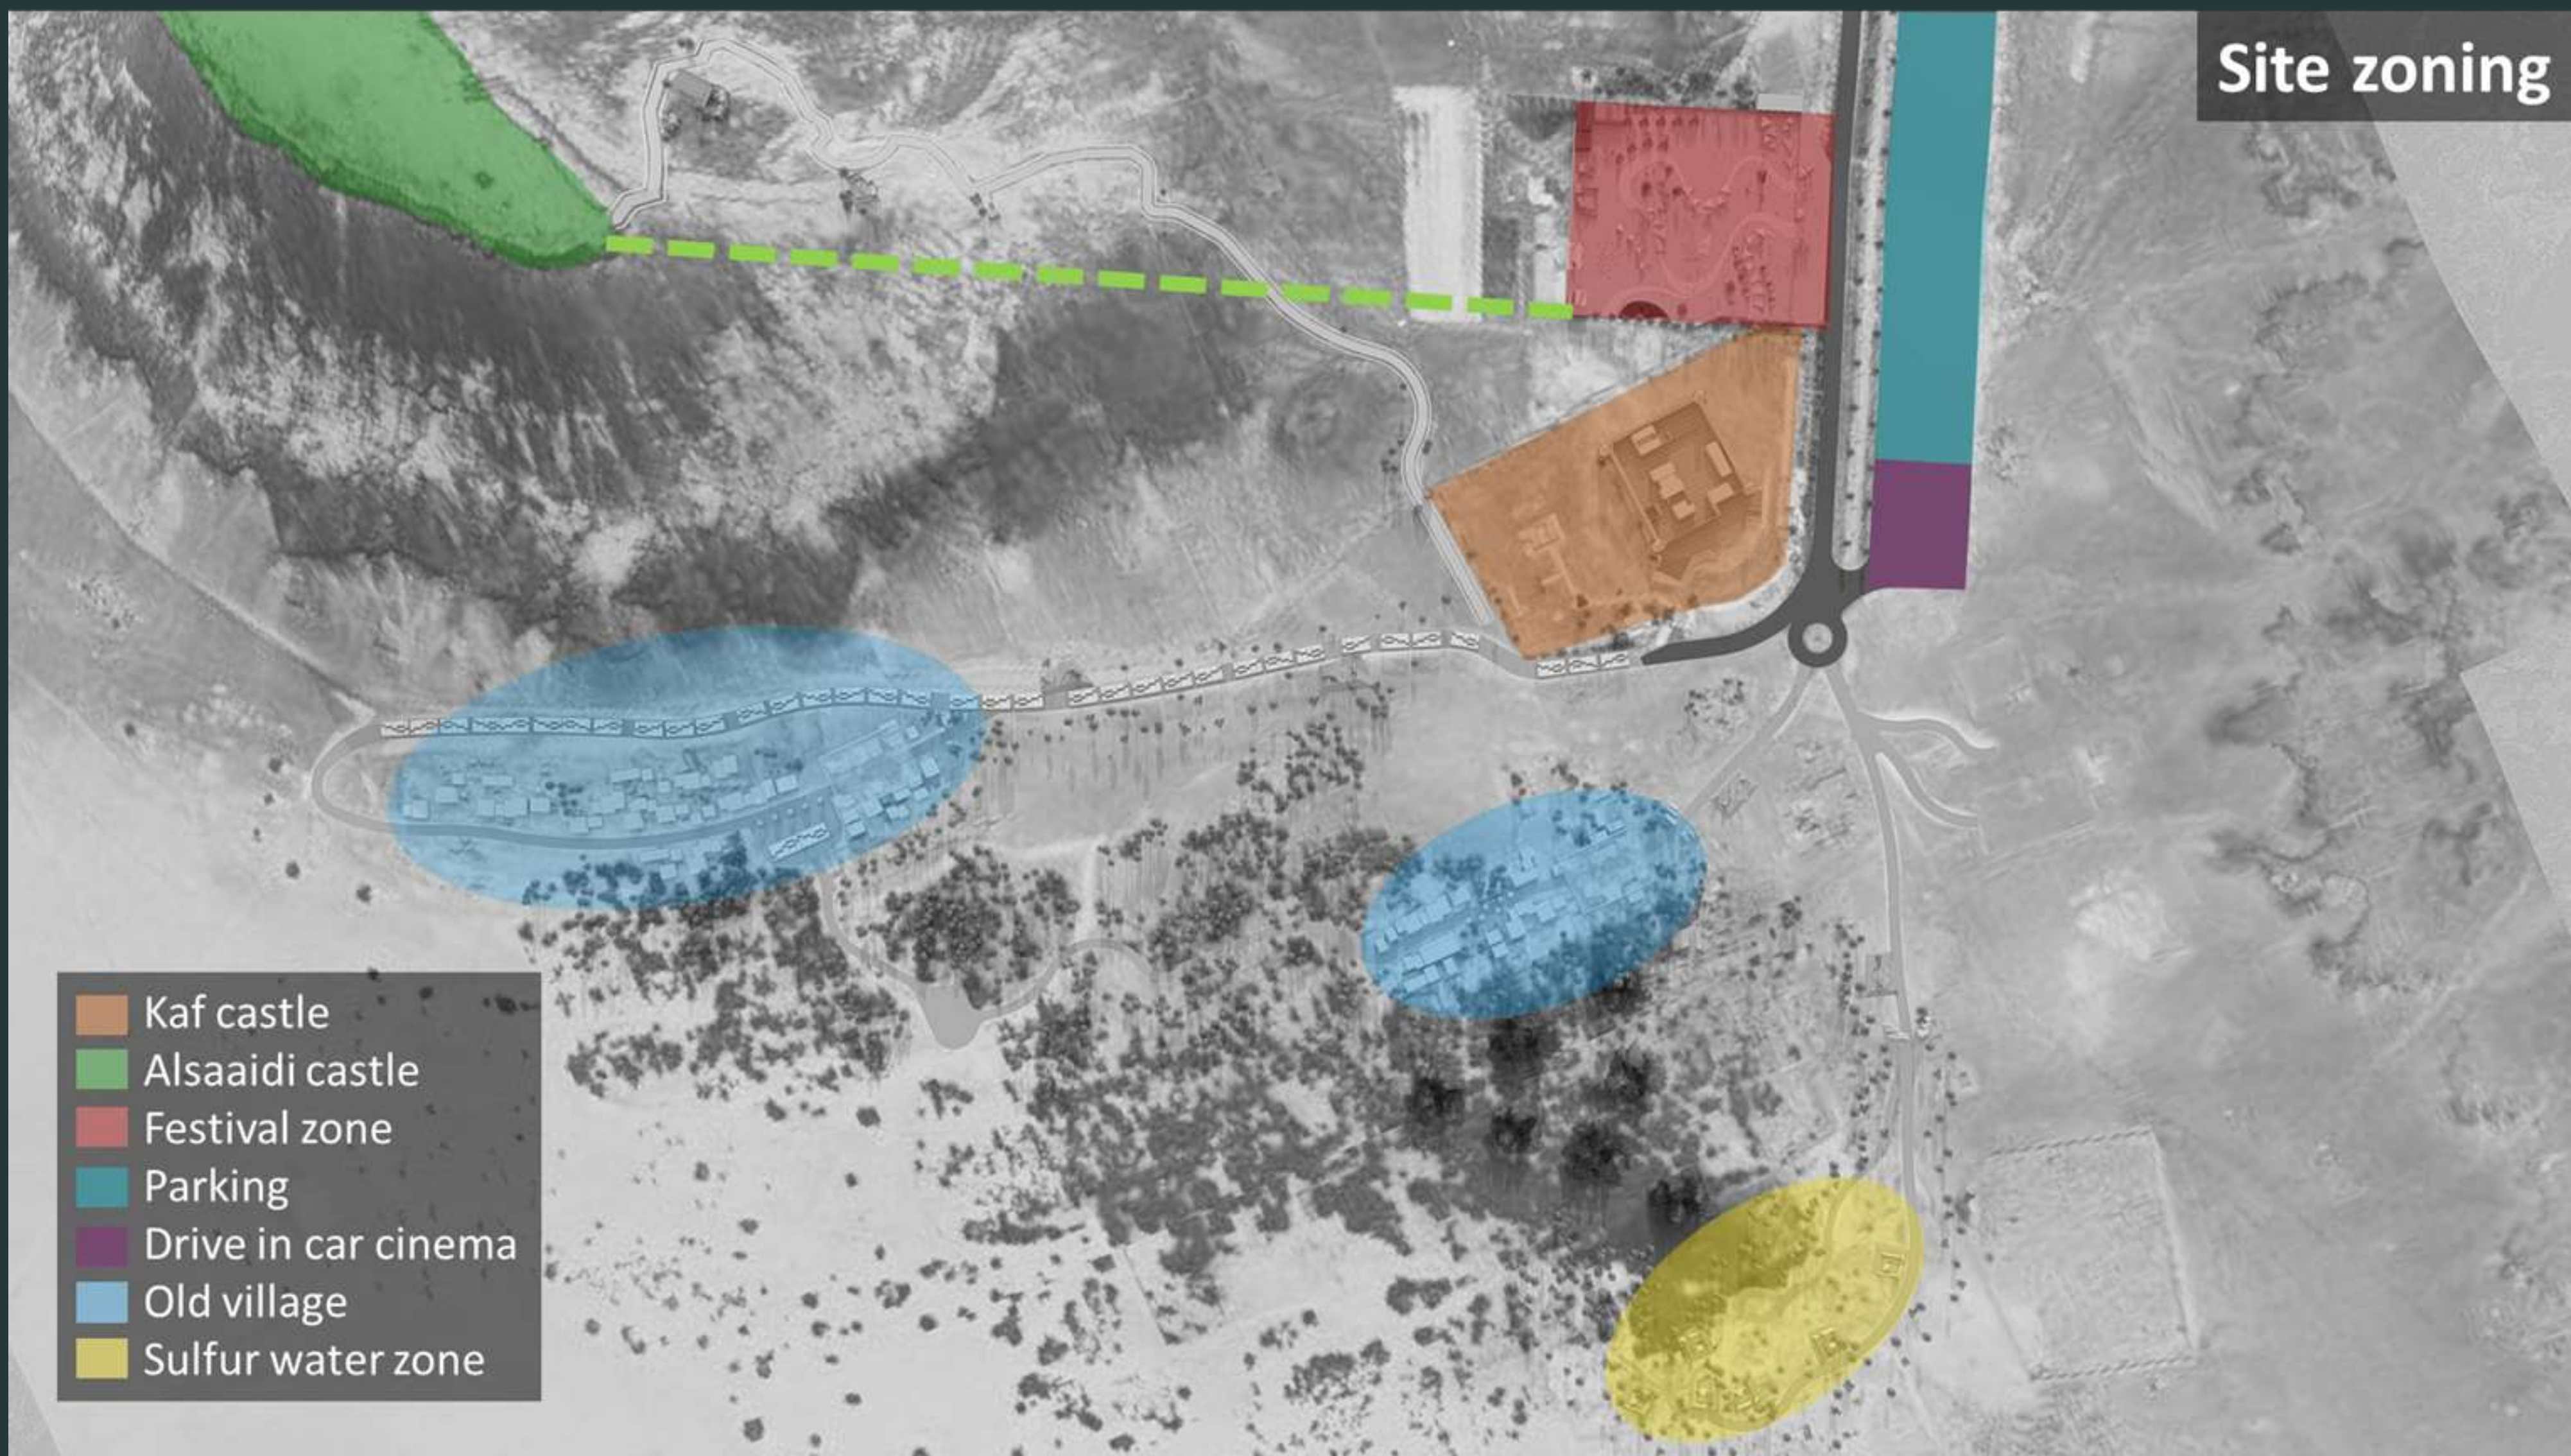

Site zoning

- Kaf castle
- Alsaaidi castle
- Festival zone
- Parking
- Drive in car cinema
- Old village
- Sulfur water zone