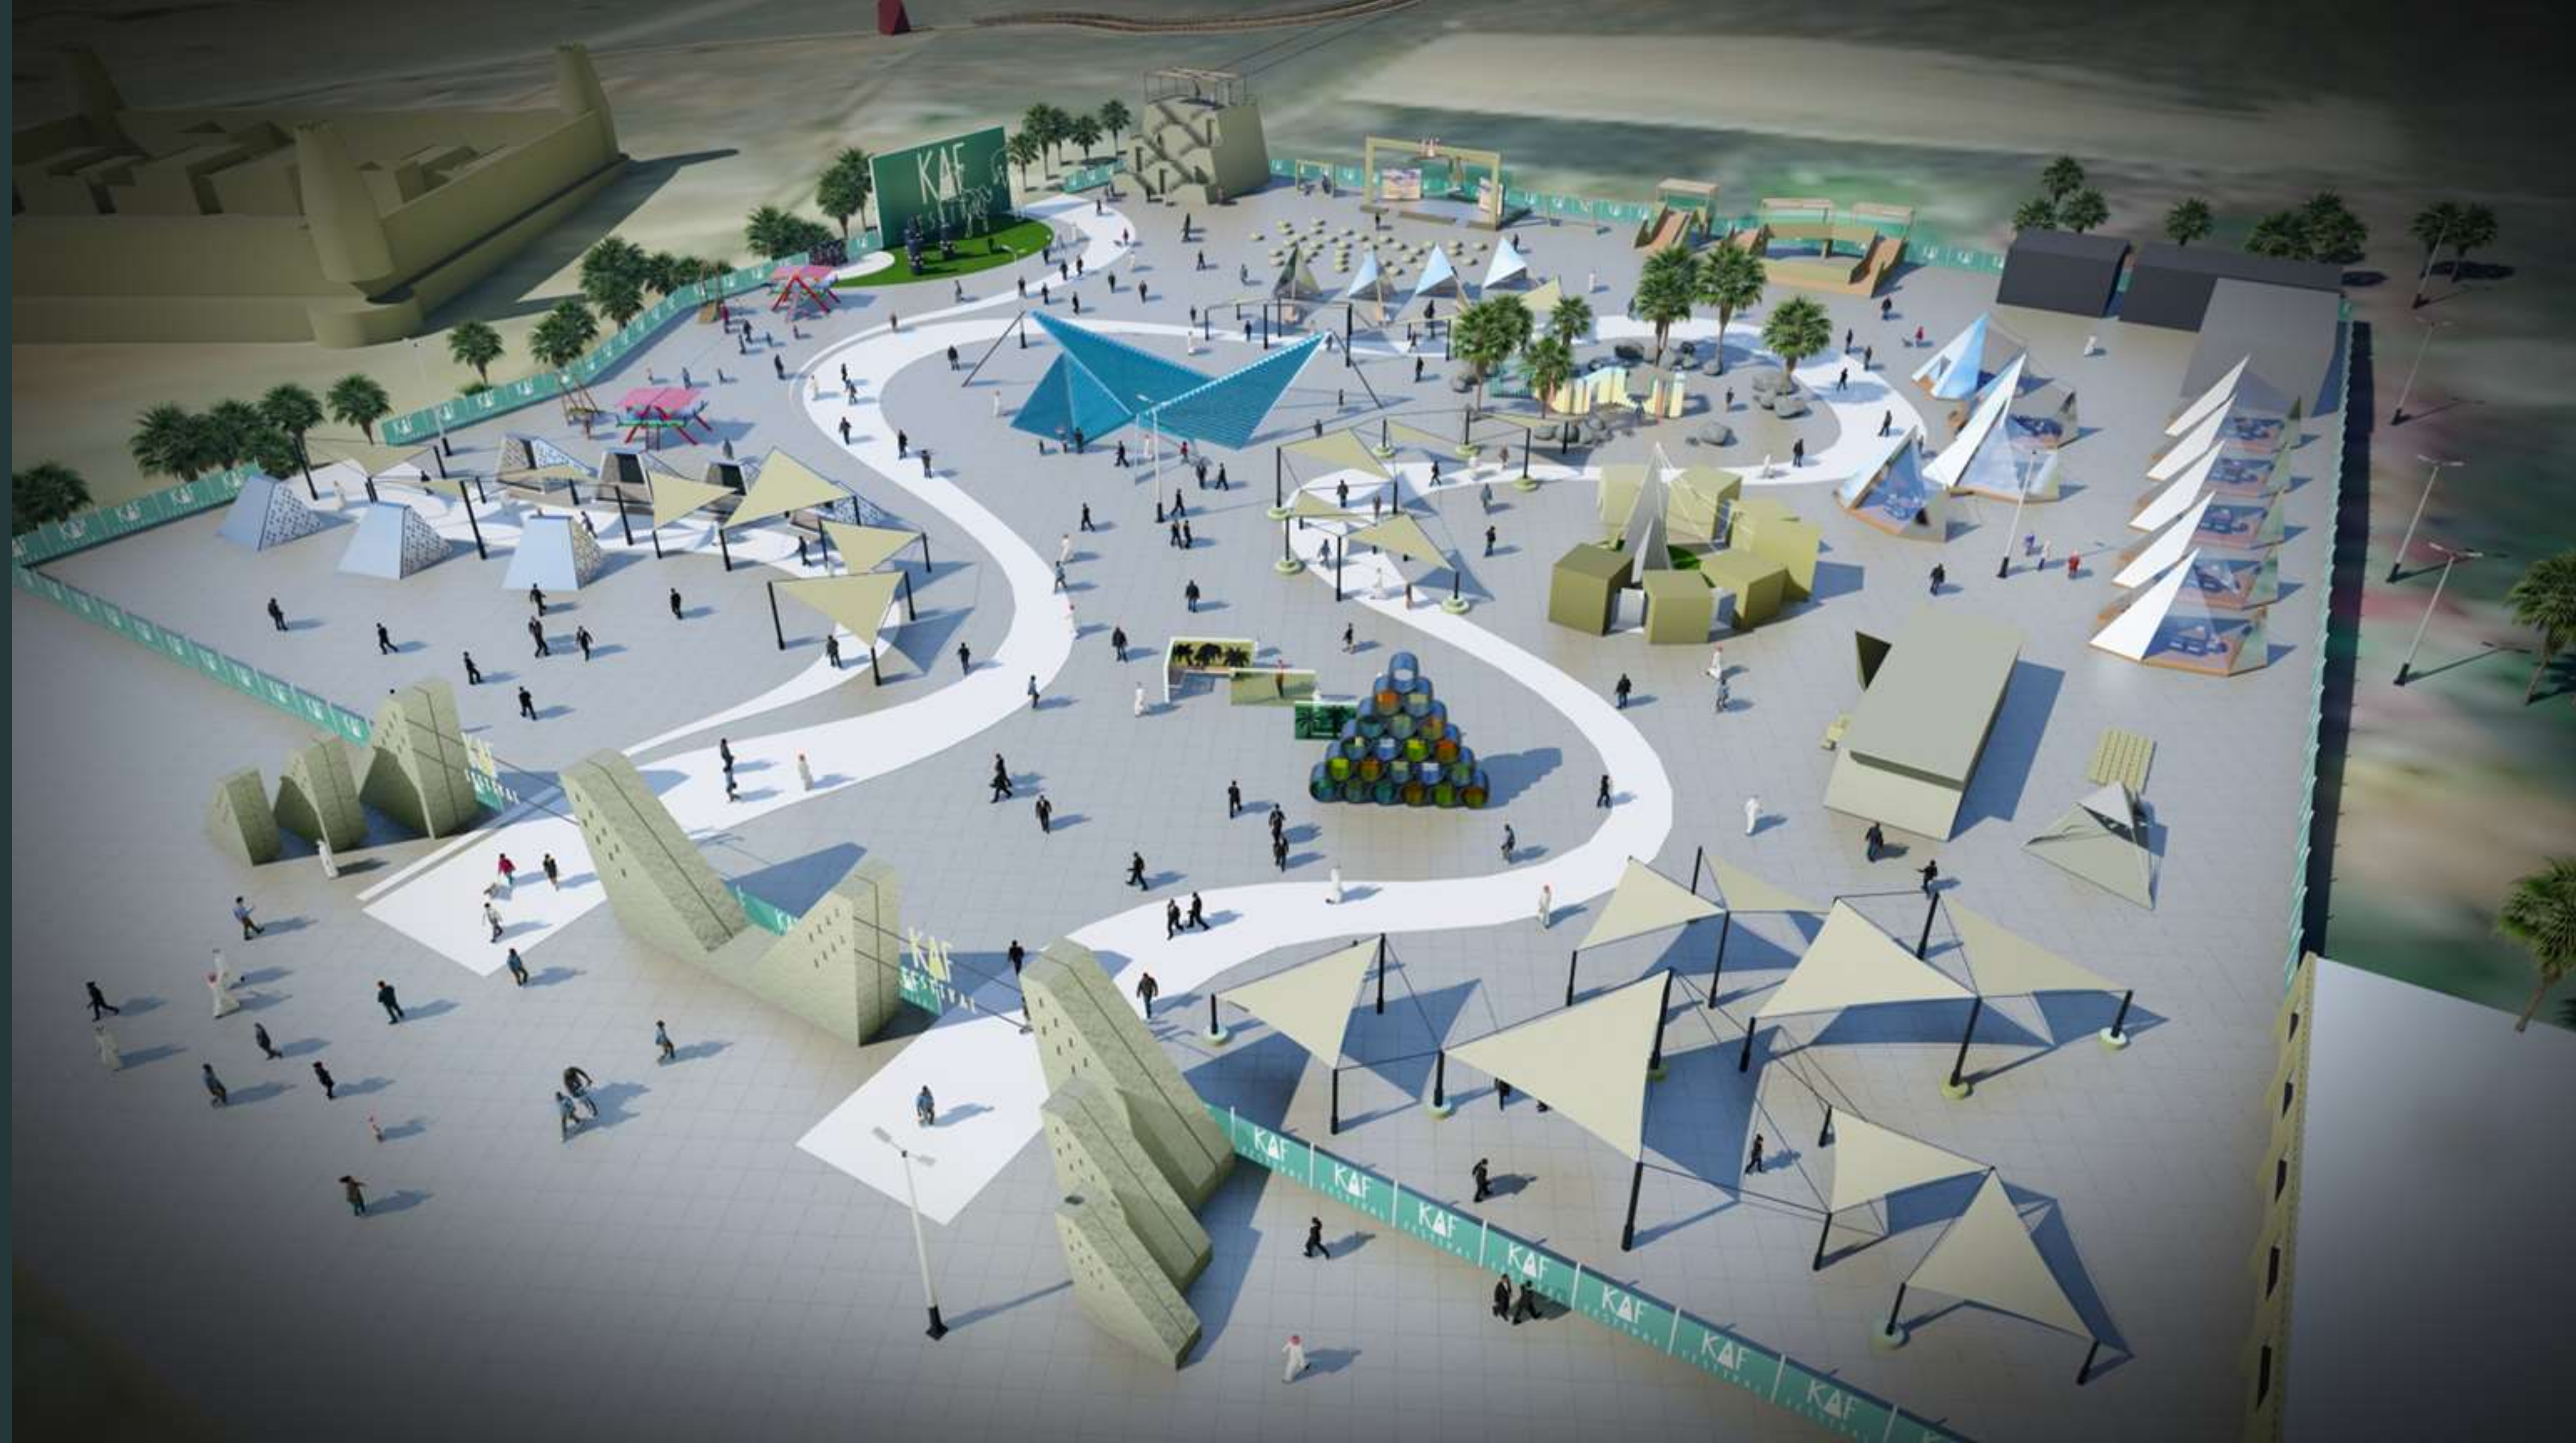

Proposed site zones

Area: 14000 m2

ACTIVATIONS FOR THIS
JOURNEY OF ENLIGHTENMENT

An aerial photograph of a coastline. The ocean is a deep blue, with white foam from waves crashing against a rocky shore. The rocks are dark and jagged, creating a complex pattern of small bays and inlets. The sky is a pale, hazy blue. The text 'ENTRANCE ARC' is overlaid in the center of the image.

ENTRANCE ARC

RESTAURANT

SEPARATE & WARM UNITES

HIKING ROADS:

WITH ACTIVATIONS & REST POINTS ALING THE ROAD INCLUDES:

SHADED AREAS, FOOD TRUCKS, DIGNAGES, PHOTO FRAME

ZIP LINE

FROM AL SAAIDI MOUNTAIN (START POINT) TOWARD THE EVENT
ZONE (END POINT)

SEATS DESIGN

STAGE :

ART INSTALLATIONS

REST POINTS

ALONG THE ROAD TO THE NEAR OLD VILLAGE & SULFUR WATER INCLUDES:

SIGNAGES, SHADED SEATS, FOOD TRUCKS, PHOTO FRAME

OLD VILLAGE VISIT

An aerial photograph of a beach with waves crashing onto the shore. The water is a vibrant blue, and the sand is a light, bright color. The waves are breaking in a rhythmic pattern, creating white foam as they reach the shore.