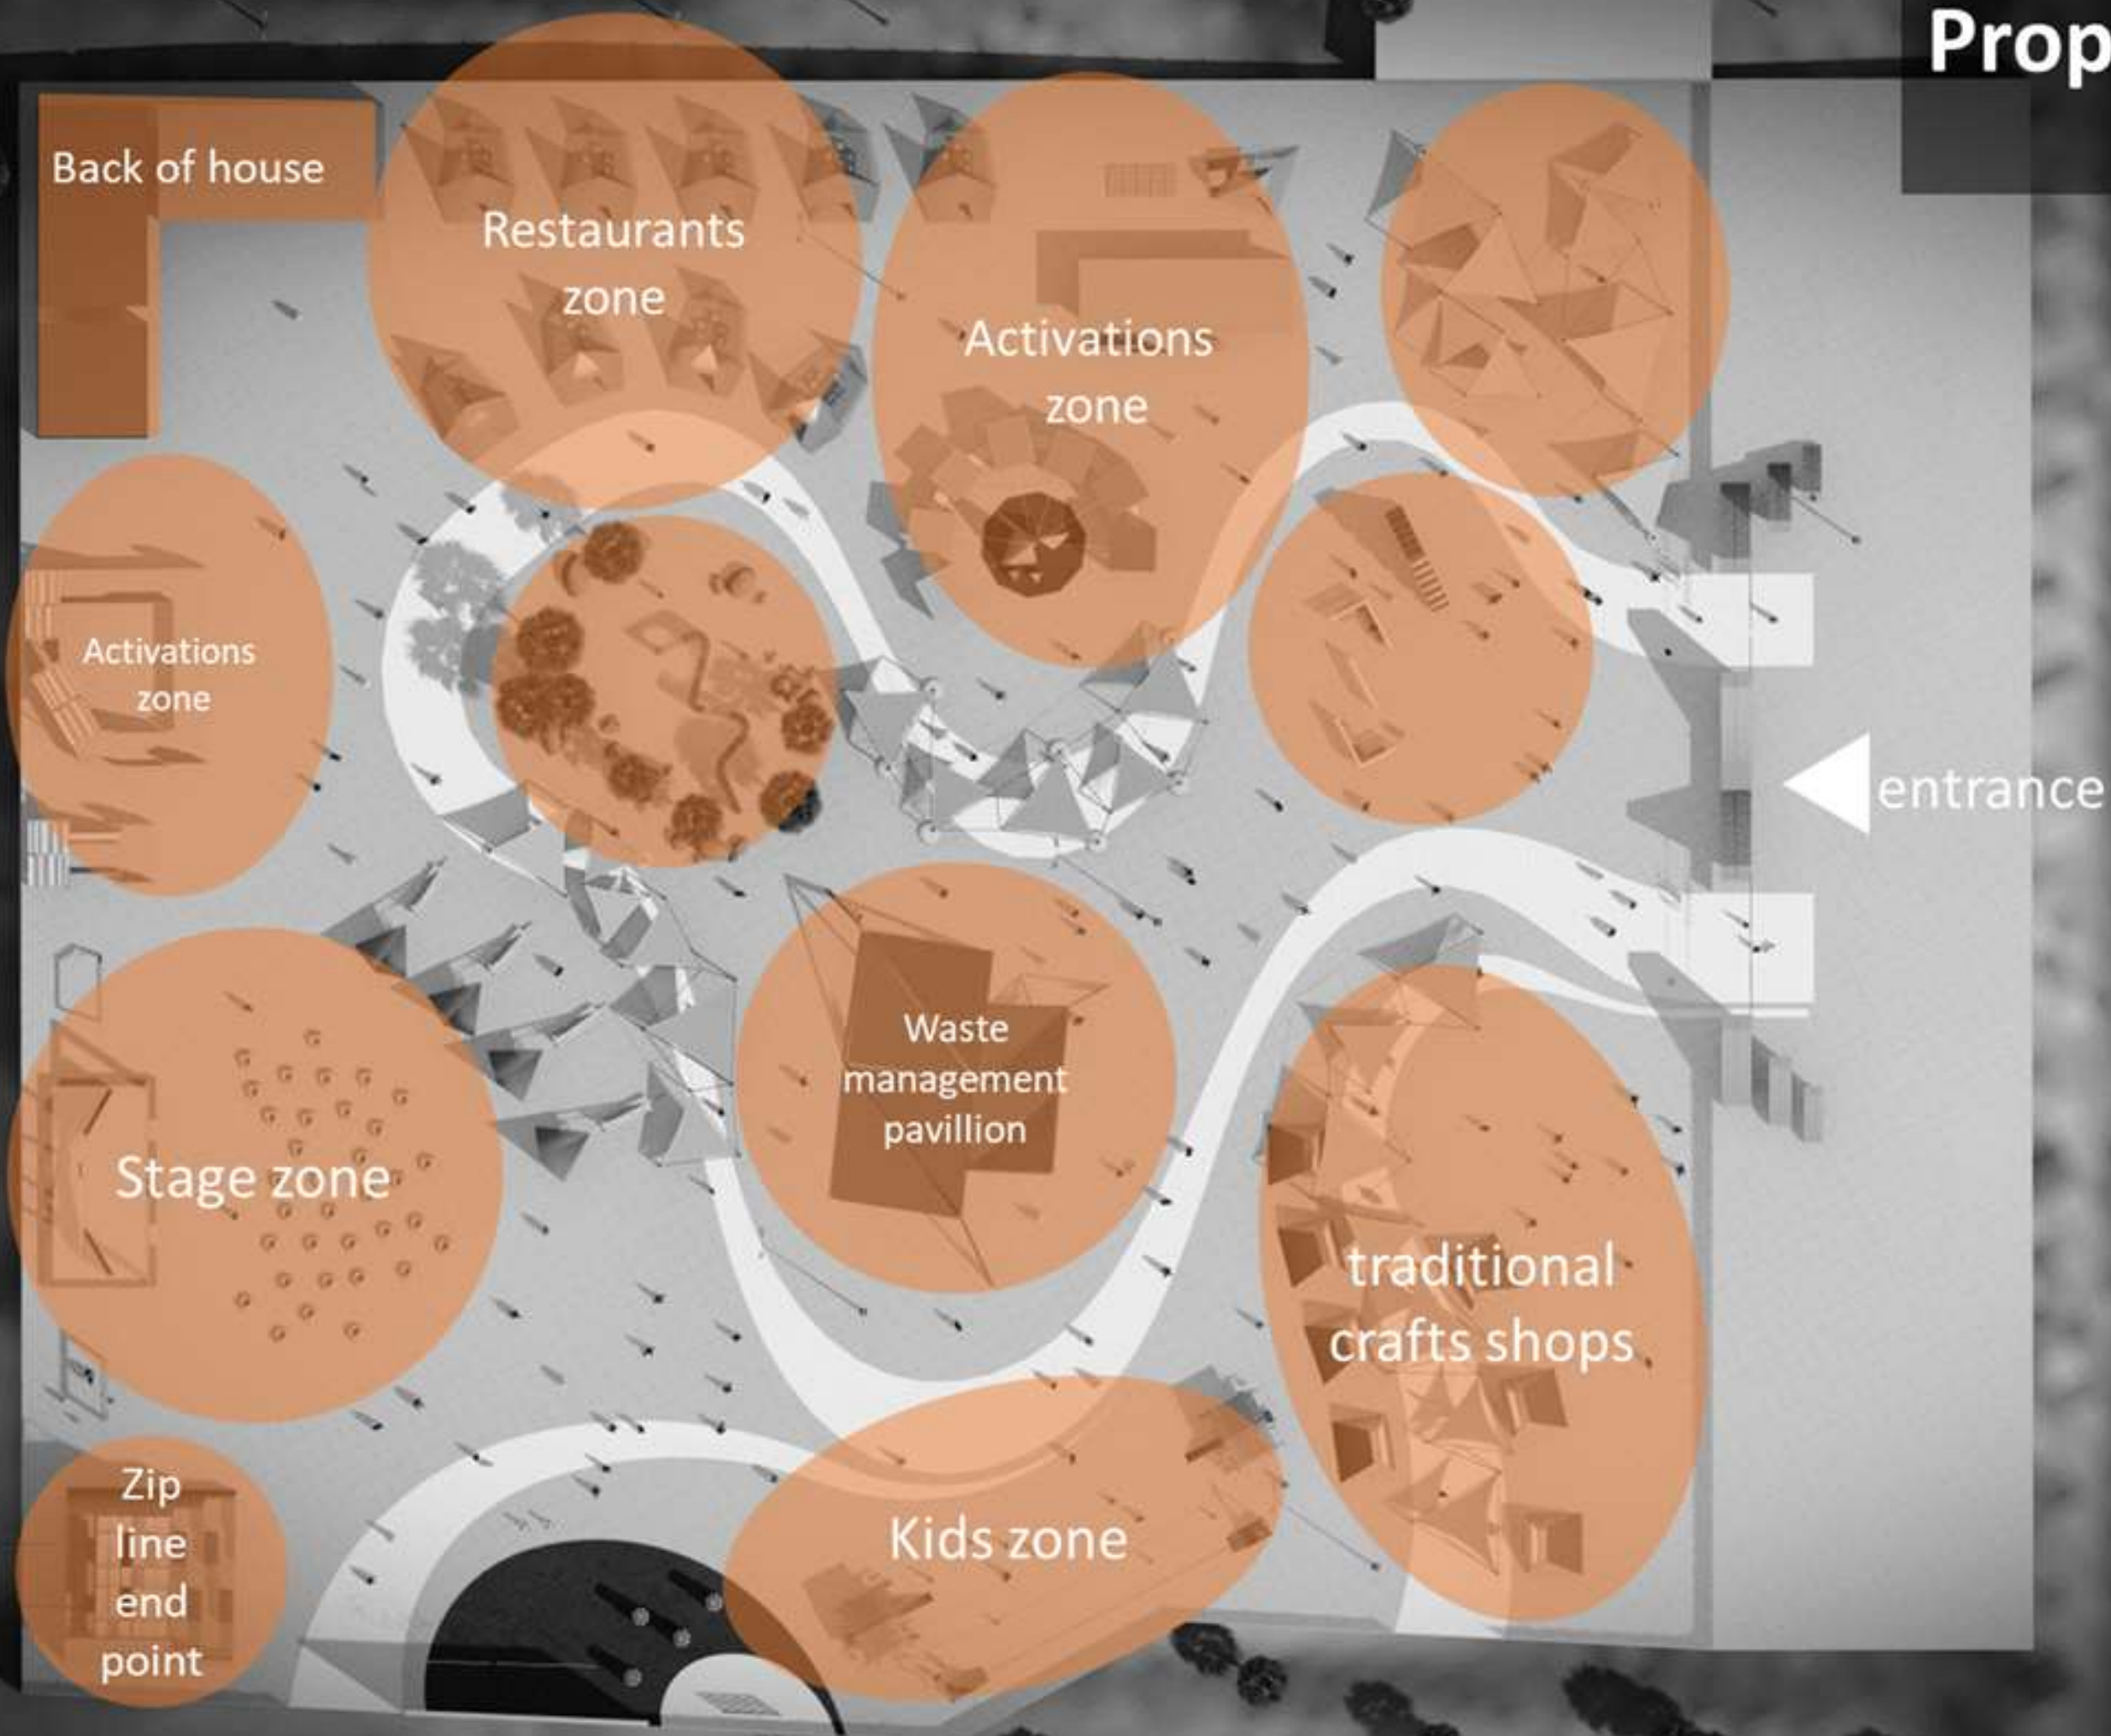

Proposed site zones

Area: 14000 m2

ACTIVATIONS FOR THIS
JOURNEY OF ENLIGHTENMENT

An aerial photograph of a coastline. The ocean is a deep blue, with white foam from waves crashing against a rocky shore. The rocks are dark and jagged, creating a complex pattern of small bays and inlets. The sky is a pale, hazy blue. The text 'ENTRANCE ARC' is overlaid in the center of the image.

ENTRANCE ARC

RESTAURANT

SEPARATE & WARM UNITES

HIKING ROADS:

WITH ACTIVATIONS & REST POINTS ALING THE ROAD INCLUDES:

SHADED AREAS, FOOD TRUCKS, DIGNAGES, PHOTO FRAME

ZIP LINE

FROM AL SAAIDI MOUNTAIN (START POINT) TOWARD THE EVENT
ZONE (END POINT)

KIDS ZONE

MINI ZIP LINE & INTERACTIVE GAMES

LASER DRAW CUBE

DRAWING WHAT YOU SEE IN THE SURROUNDED ENVIROMENT.

UP-DOWN STAIRS

VIEW WATCH TOWARD THE OLD VILLAGE & MOUNTAIN.

BACK VIEW PHOTO FRAME

KAF
FESTIVAL

SEATS DESIGN

STAGE :

ART INSTALLATIONS

REST POINTS

ALONG THE ROAD TO THE NEAR OLD VILLAGE & SULFUR WATER INCLUDES:

SIGNAGES, SHADED SEATS, FOOD TRUCKS, PHOTO FRAME

OLD VILLAGE VISIT

An aerial photograph of a beach with waves crashing onto the shore. The water is a vibrant blue, and the sand is a light, bright color. The waves are breaking in a rhythmic pattern, creating white foam as they reach the shore.